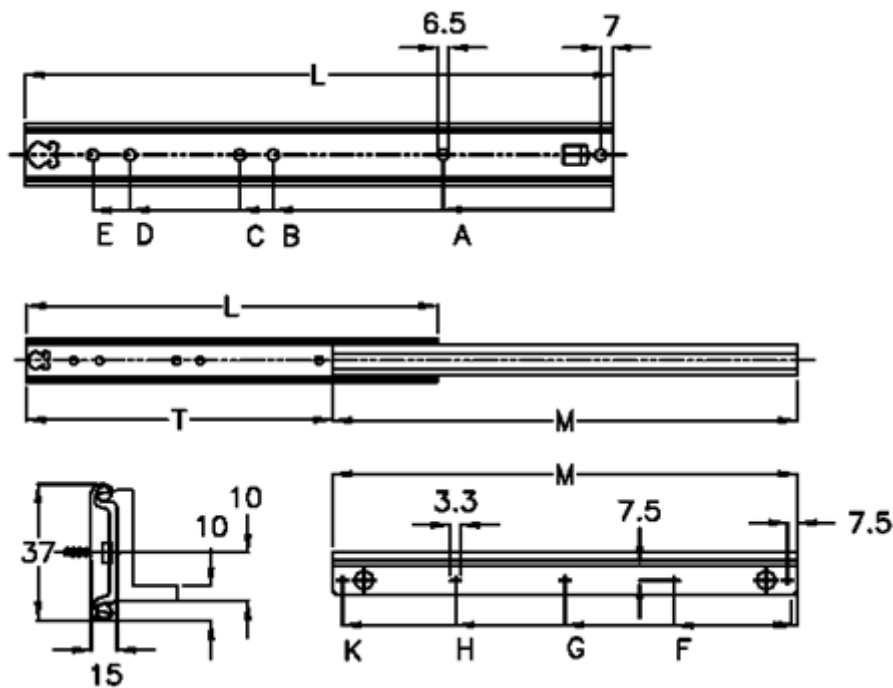

Article number: 11107247

Description: Thomas Regout Telescopic Slide 11107247 FINN3, 2-piece
Length 700 mm / load cap. 56 kg / extension 541 mm

Measures

A = 199	K	= 677,5
B = 391	L	= 700
C = 423	Load capacity side mounted	= 42
D = 583	M	= 685
E = 615	T	= 541
F = 175.0		
G = 342.5		
H = 510		